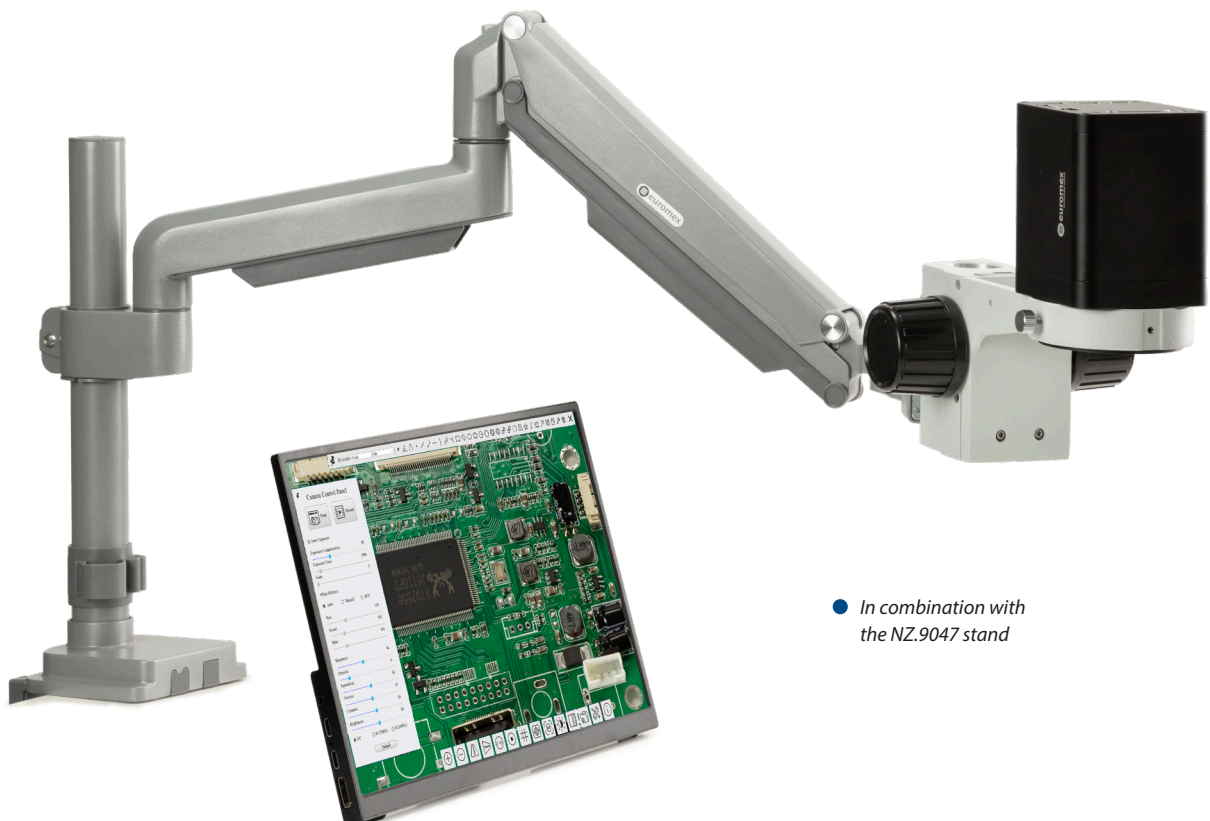

ACCESSORIES

- MZ.4710** Standard ⁽²⁾ stand for MZ.4705
- MZ.4712** 11 inch HD screen for MZ.4710 inclusive pillar attachment
- MZ.4740** Standard LED ring light
- MZ.4735** Directional 12 x 1W LEDs ring light ⁽²⁾

⁽¹⁾ Supplied with a standard ring light, a 32 GB SD card, mouse, WiFi dongle, HDMI cable and External 100-240 Vac / 12Vdc / 3A power supply

⁽²⁾ With the MZ.4735 a MZ.4705 can also be mounted on NexiusZoom stands

● MZ.4705

● MZ.4740

● MZ.4735

● MZ.4710

● MZ.4712

● In combination with the NZ.9047 stand