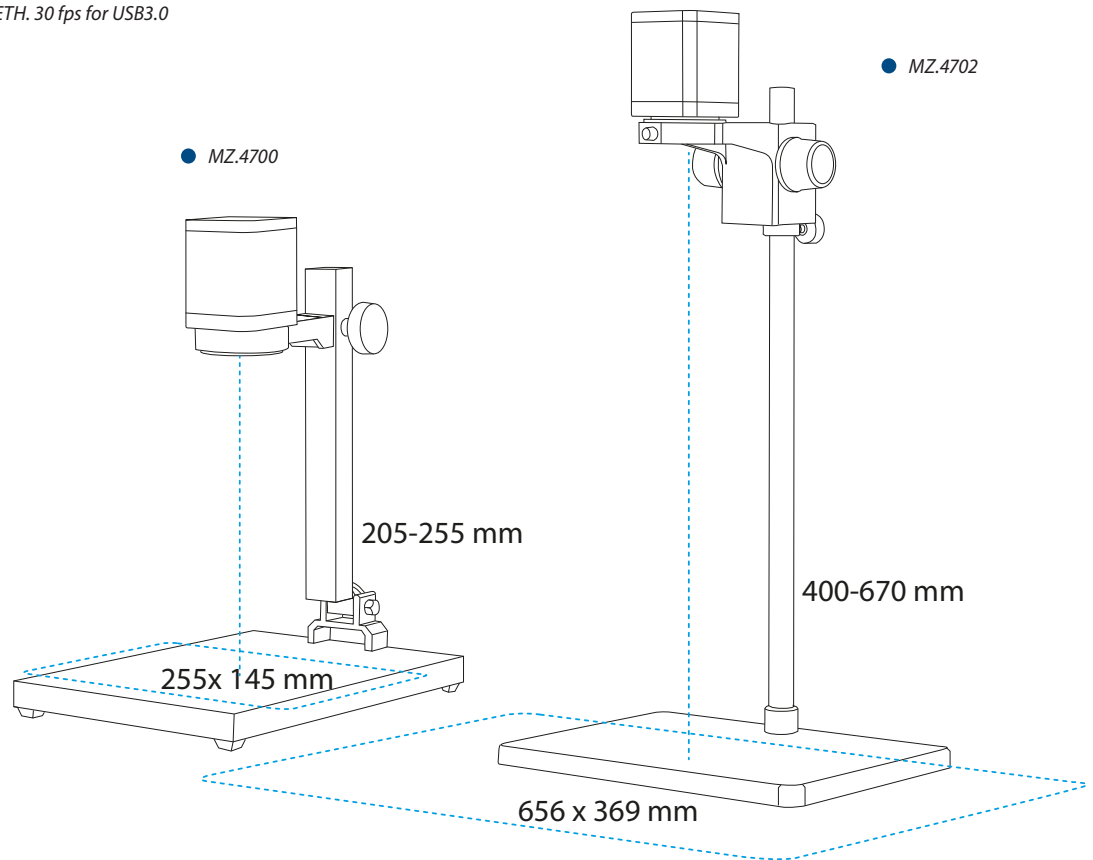

MZ.4700 AND MZ.4702* COMPARED

MODELS¹	Camera model	With stand	Auto-focus	Fields of view	On-screen magnification (24" screen)	WD⁴ with autofocus	Sensor	Sensor size inch	Resolution 3840 x 8160 p	Connection	Illumination included
MZ.4700(-HDS)	MZ.4705	•	•	255 x 145 mm (1x zoom) ~ 14 x 8 mm (18x zoom)	2.8 ~ 47x @190 mm	205 ~ 225 mm	8.3 MP Sony 4K UHD	1/2.8	Up to 30 fps²	PC/MAC/ Stand-alone HDMI/WIFI/ Ethernet	•
MZ.4702(-HDS)*	MZ.4707	•	•	65 x 37 cm (1x zoom) ~ 3.6 x 2 cm (18x zoom)	0.8 ~ 14.5x @600 mm	400 ~ 670 mm	8.3 MP Sony 4K UHD	1/2.8	Up to 60 fps³	PC/MAC/ Stand-alone HDMI/WIFI/ Ethernet	

* See datasheet on MacroZoom MZ.4702 for further specifications

¹ Models with -HDS have an 11 inch HD screen

² 30 fps for HDMI 1.4, USB 2.0, WiFi-5 and ETH

³ 60 fps for HDMI 2.0, WiFi-5 and ETH. 30 fps for USB3.0

⁴ WD = working distance

ORDER PRODUCT REFERENCES

- **MZ.4700** Stand-alone digital autofocus MacroZoom ⁽¹⁾ with standard ⁽²⁾ stand
- **MZ.4700-HDS** Stand-alone digital autofocus MacroZoom ⁽¹⁾ with standard ⁽²⁾ stand and HD screen
- **MZ.4705** Stand-alone digital autofocus MacroZoom ⁽¹⁾

ACCESSORIES

- **MZ.4710** Standard ⁽²⁾ stand for MZ.4705
- **MZ.4712** 11 inch HD screen for MZ.4710 inclusive pillar attachment
- **MZ.4740** Standard LED ring light
- **MZ.4735** Directional 12 x 1W LEDs ring light ⁽²⁾

⁽¹⁾ Supplied with a standard ring light, a 32 GB SD card, mouse, WiFi dongle, HDMI cable and External 100-240 Vac / 12Vdc / 3A power supply

⁽²⁾ With the MZ.4735 a MZ.4705 can also be mounted on NexiusZoom stands