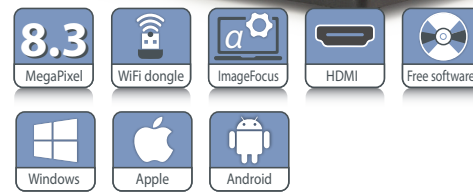

MZ.4700

350 (h) x 375 (w) x 250 mm (d) | 5.1 kg

STAND

- The MacroZoom can be mounted on a dedicated rack&pinion stand with or without a dedicated HD screen
- With the 30° directional 12x 1W LED ring light (MZ. 4735), the MacroZoom (MZ.4705) can also be mounted on the NexiusZoom stands

PACKAGE CONTENT

Supplied with a standard ring light, a 32 GB SD card, mouse, WiFi dongle, HDMI cable and external 100-240 Vac / 12Vdc / 3A power supply